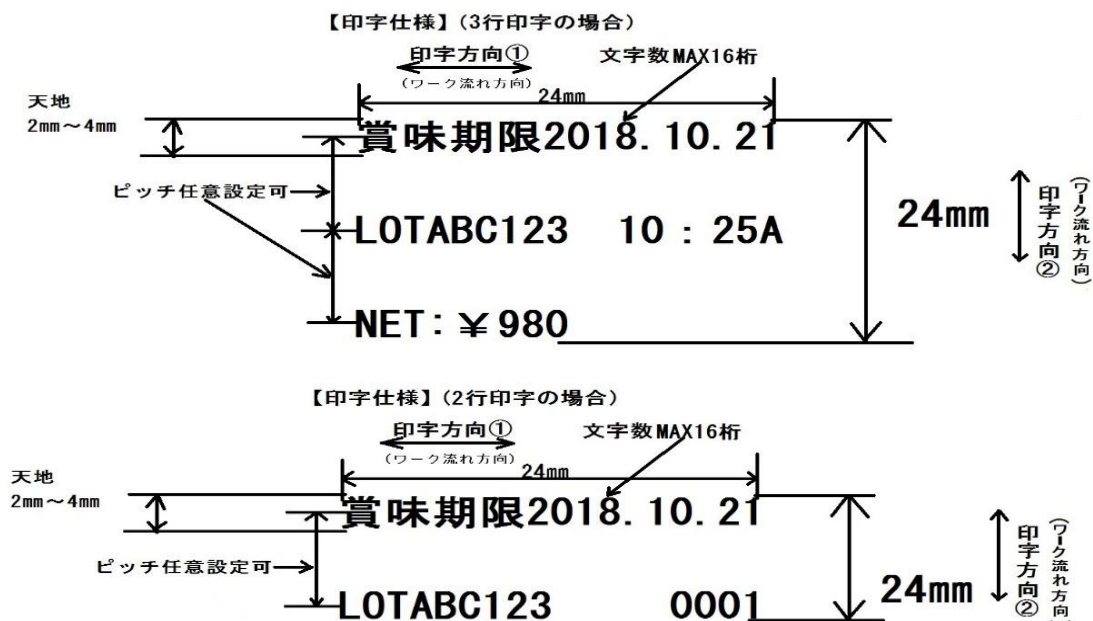

## The feature

- ① Fast dry stampee is a maintenance-free ink jet printer in conveyance technology separate of MORICO, The seal airplane which united.
- ② In the box on which you put a protective coating, a label and aluminum pouch bag (pet) etc., a expiration date and the LOT number, You can print by a ink jet printer.
- ③ When this machine is set in the state of the front where a product is put in, each 1 can be separated, conveyed and printed.
- ④ An ink jet printer is equipped with Hp company thermal inkjet technology of our development.
- ⑤ Ink of fast dry is being used by an ink cartridge system.
- ⑥ It's maintenance-free and there is also no ink clogging.

## The print specification

## The function

- ① Date, expiration date, time
- ② Numbering
- ③ It's printed out perpendicularly in a parallel printout (R type printout) and a flow direction in a flow direction (Model T printout).
- ④ Ability: 100 sheets/min