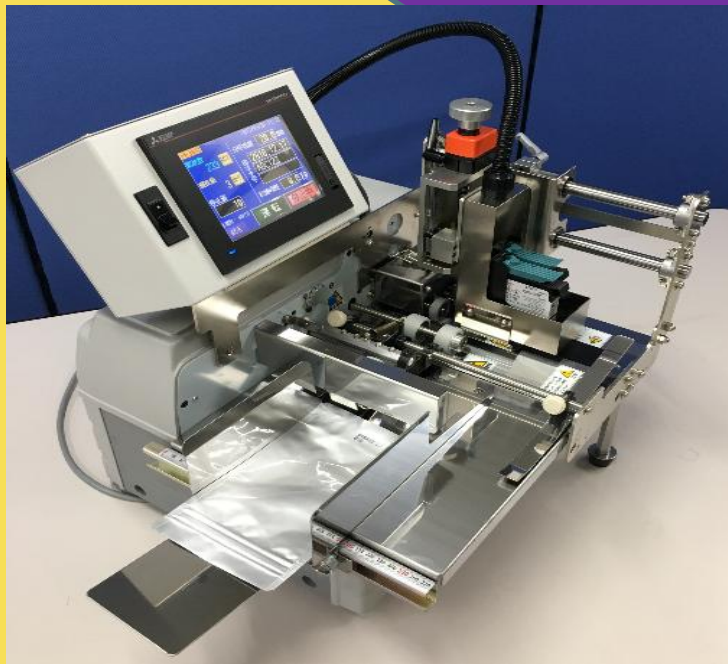

# FAST DRY STAMPEE

Desktop type ink jet Imprinting machine

賞味期限  
2018. 12. 25  
LOT. ABC123

## The feature

- ① Fast dry stampee is a maintenance-free ink jet printer in conveyance technology separate of MORICO, The seal airplane which united.
- ② In the box on which you put a protective coating, a label and aluminum pouch bag (pet) etc., a expiration date and the LOT number, You can print by a ink jet printer.
- ③ When this machine is set in the state of the front where a product is put in, each 1 can be separated, conveyed and printed.
- ④ An ink jet printer is equipped with Hp company thermal inkjet technology of our development.
- ⑤ Ink of fast dry is being used by an ink cartridge system.
- ⑥ It's maintenance-free and there is also no ink clogging.

## The function

- ① Date, expiration date, time
- ② Numbering
- ③ It's printed out perpendicularly in a parallel printout (R type printout) and a flow direction in a flow direction (Model T printout).
- ④ Ability: 100 sheets/min