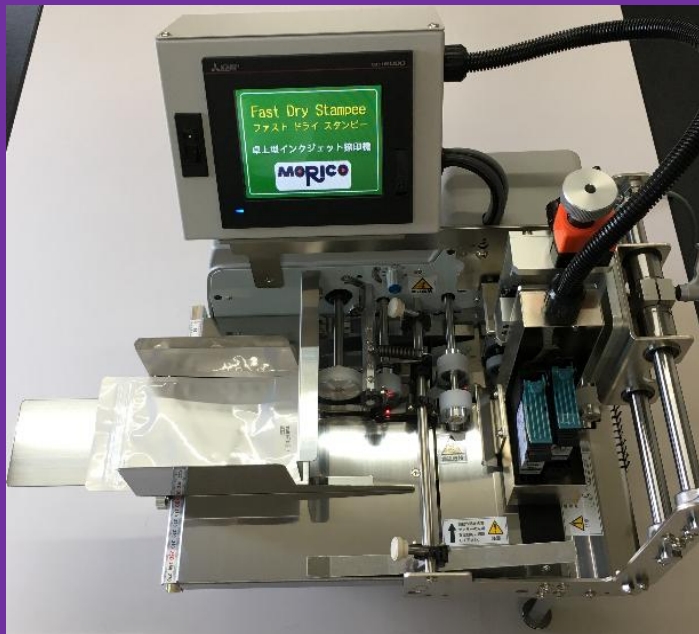

# FAST DRY STAMPEE

Desktop type ink jet Imprinting machine

賞味期限  
2018. 12. 25  
LOT. ABC123

## The feature

- ① Fast dry stampee is a maintenance-free ink jet printer in conveyance technology separate of MORICO, The seal airplane which united.
- ② In the box on which you put a protective coating, a label and aluminum pouch bag (pet) etc., a expiration date and the LOT number, You can print by a ink jet printer.
- ③ When this machine is set in the state of the front where a product is put in, each 1 can be separated, conveyed and printed.
- ④ An ink jet printer is equipped with Hp company thermal inkjet technology of our development.
- ⑤ Ink of fast dry is being used by an ink cartridge system.
- ⑥ It's maintenance-free and there is also no ink clogging.